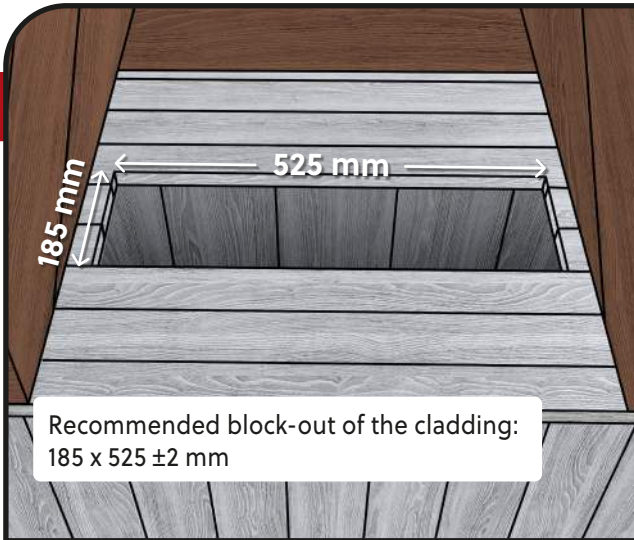

INSTALLATION GUIDE

FB EAVE VENT

Installation guide according to Product documentation RISEFR 030-0310

1

2

3

4

5