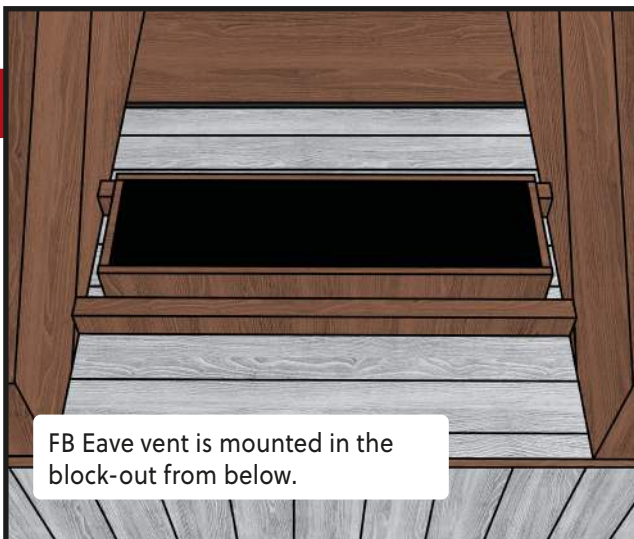

INSTALLATION GUIDE

FB EAVE VENT

Installation guide according to Product documentation RISEFR 030-0310

1

2

3

4

5