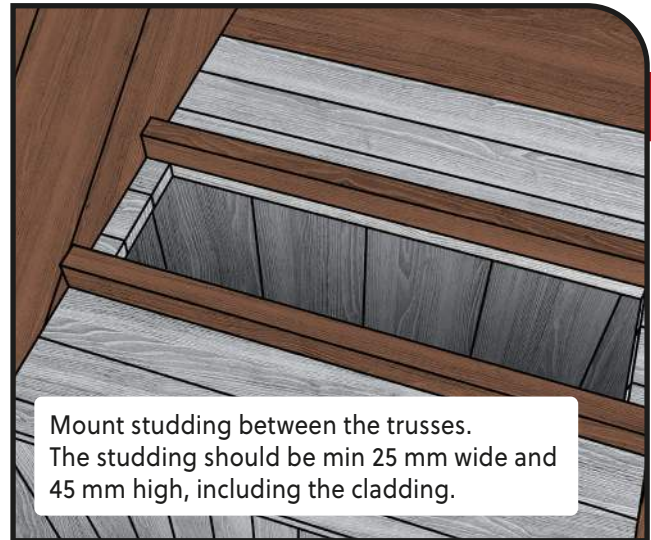

INSTALLATION GUIDE

FB EAVE VENT

Installation guide according to Product documentation RISEFR 030-0310

1

2

3

4

5